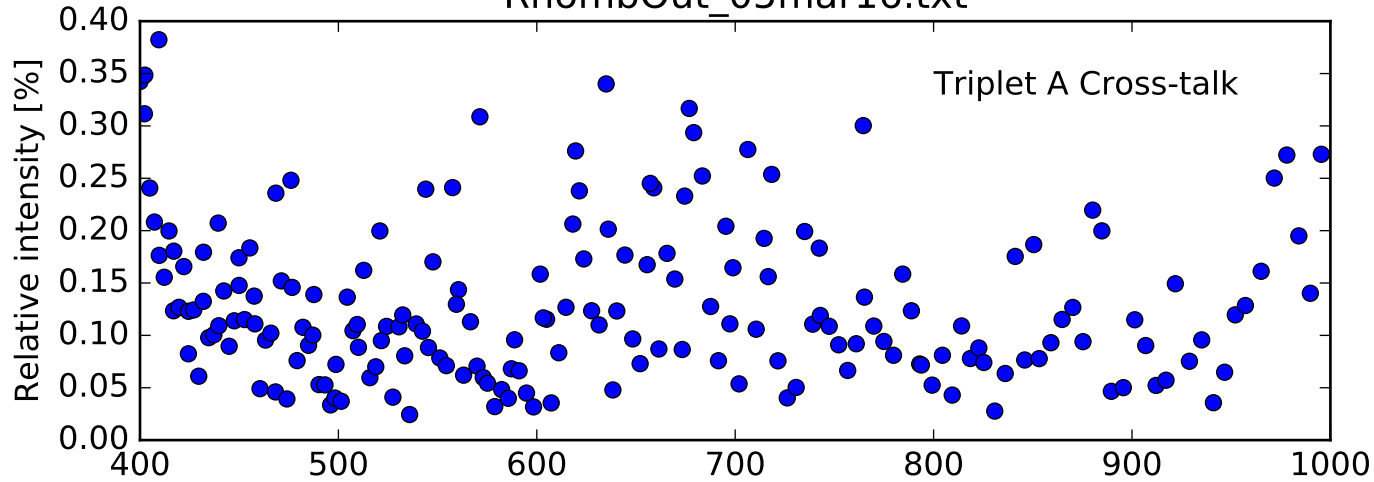

RhombOut\_05mar16.txt

1/2-Wave Rhomb Misalignment